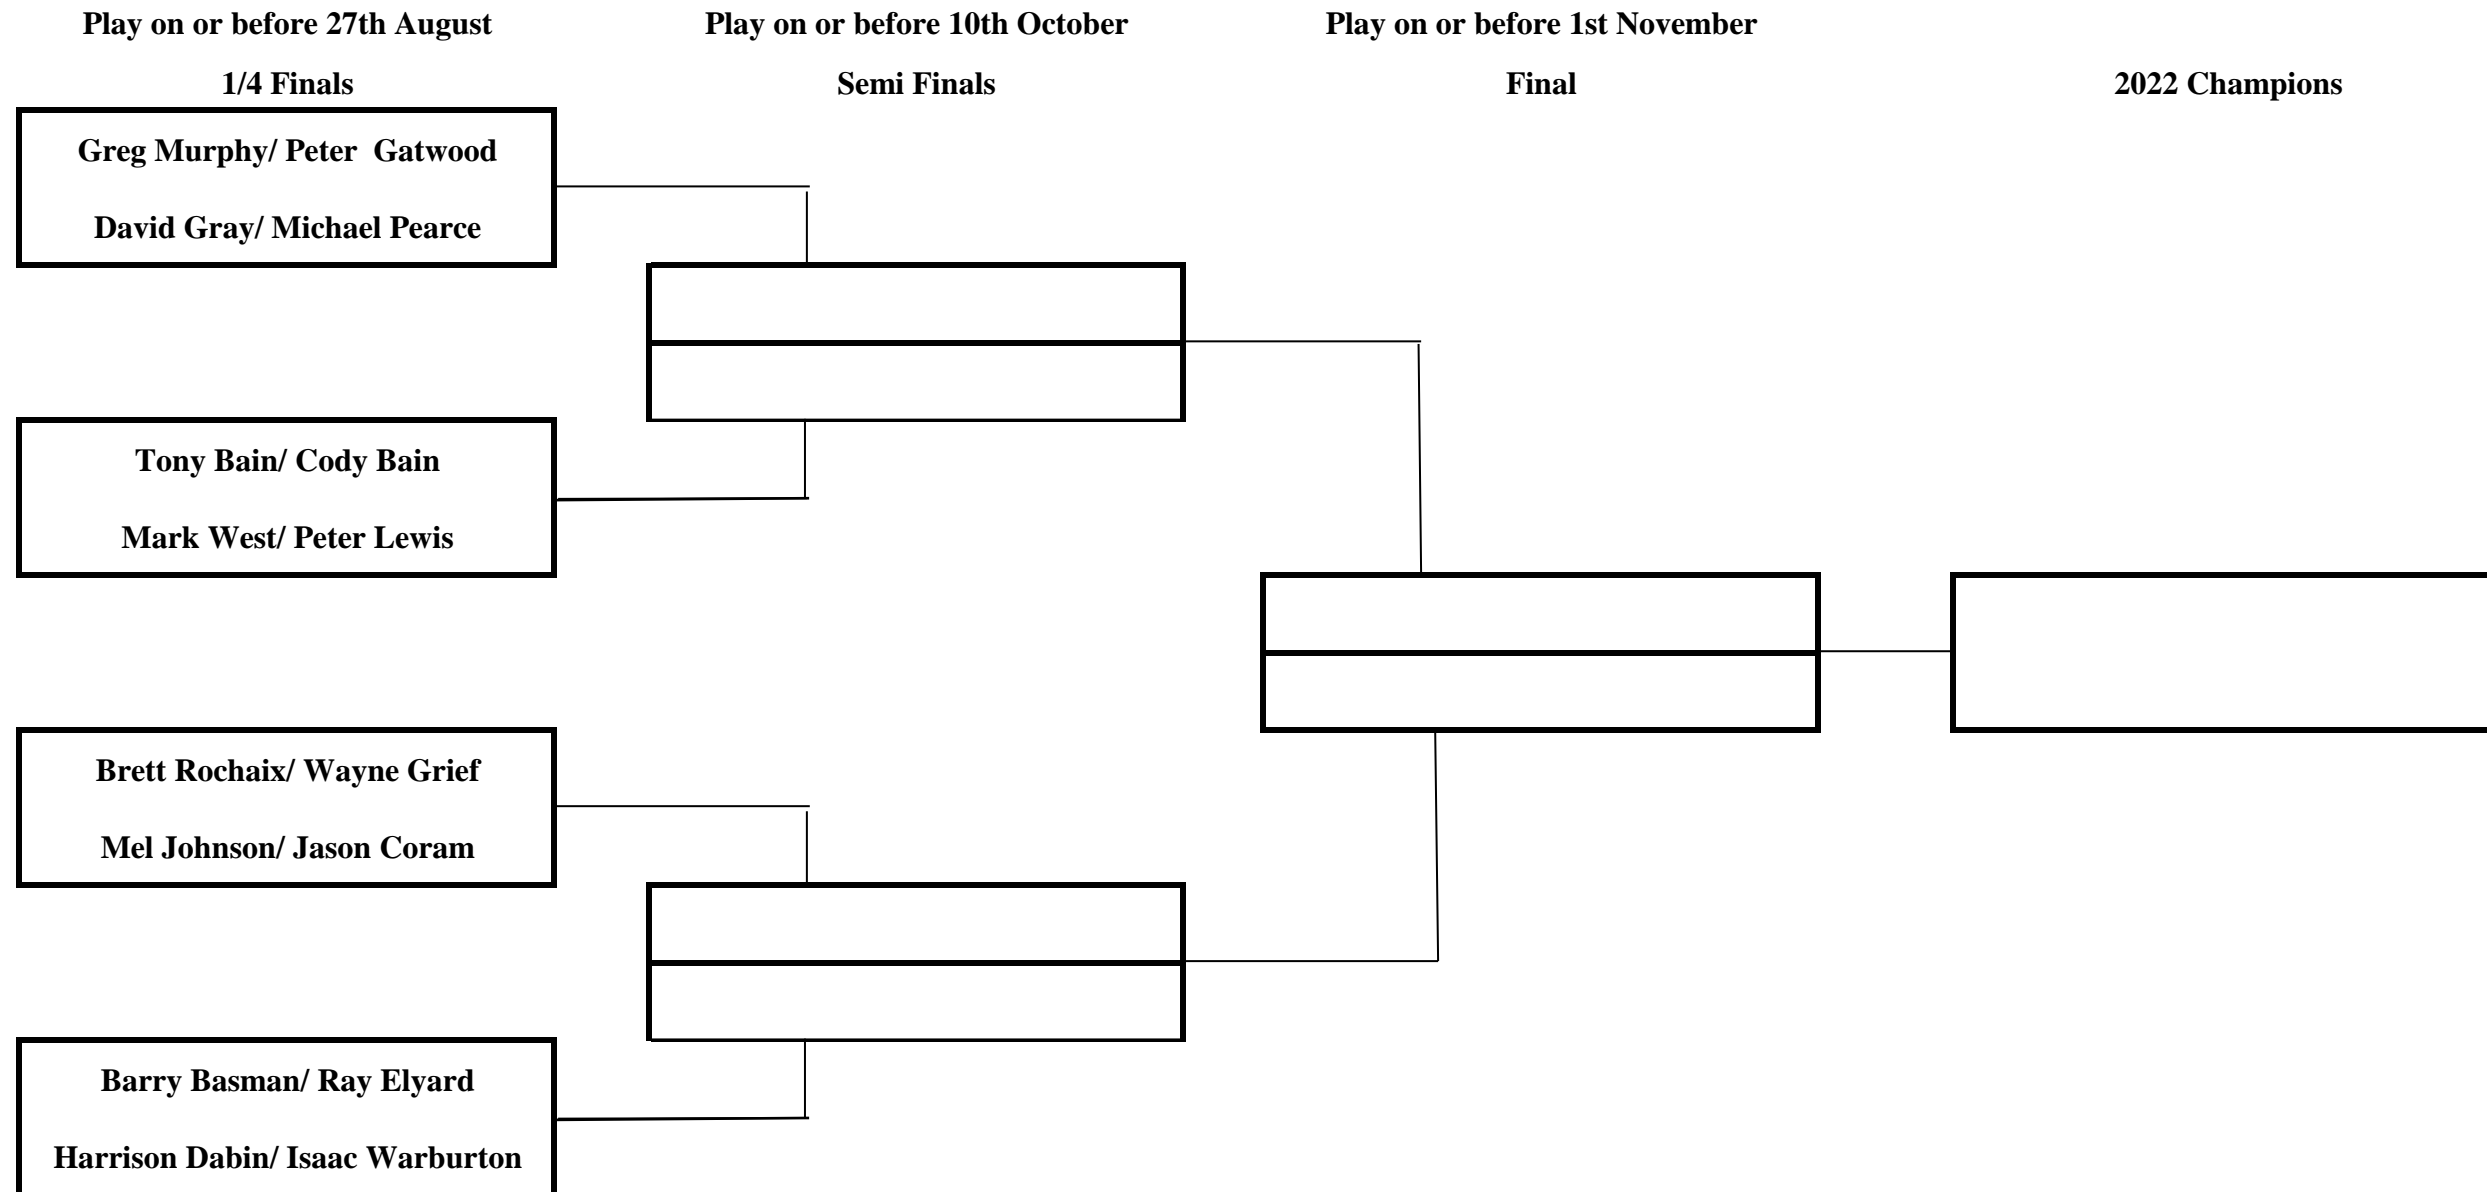

Russell Vale Golf and Social Club

2022 AGU 4BBB Matchplay Championship

For details of contacts or Queries, contact the Club Captain at captain@rvgc.com.au