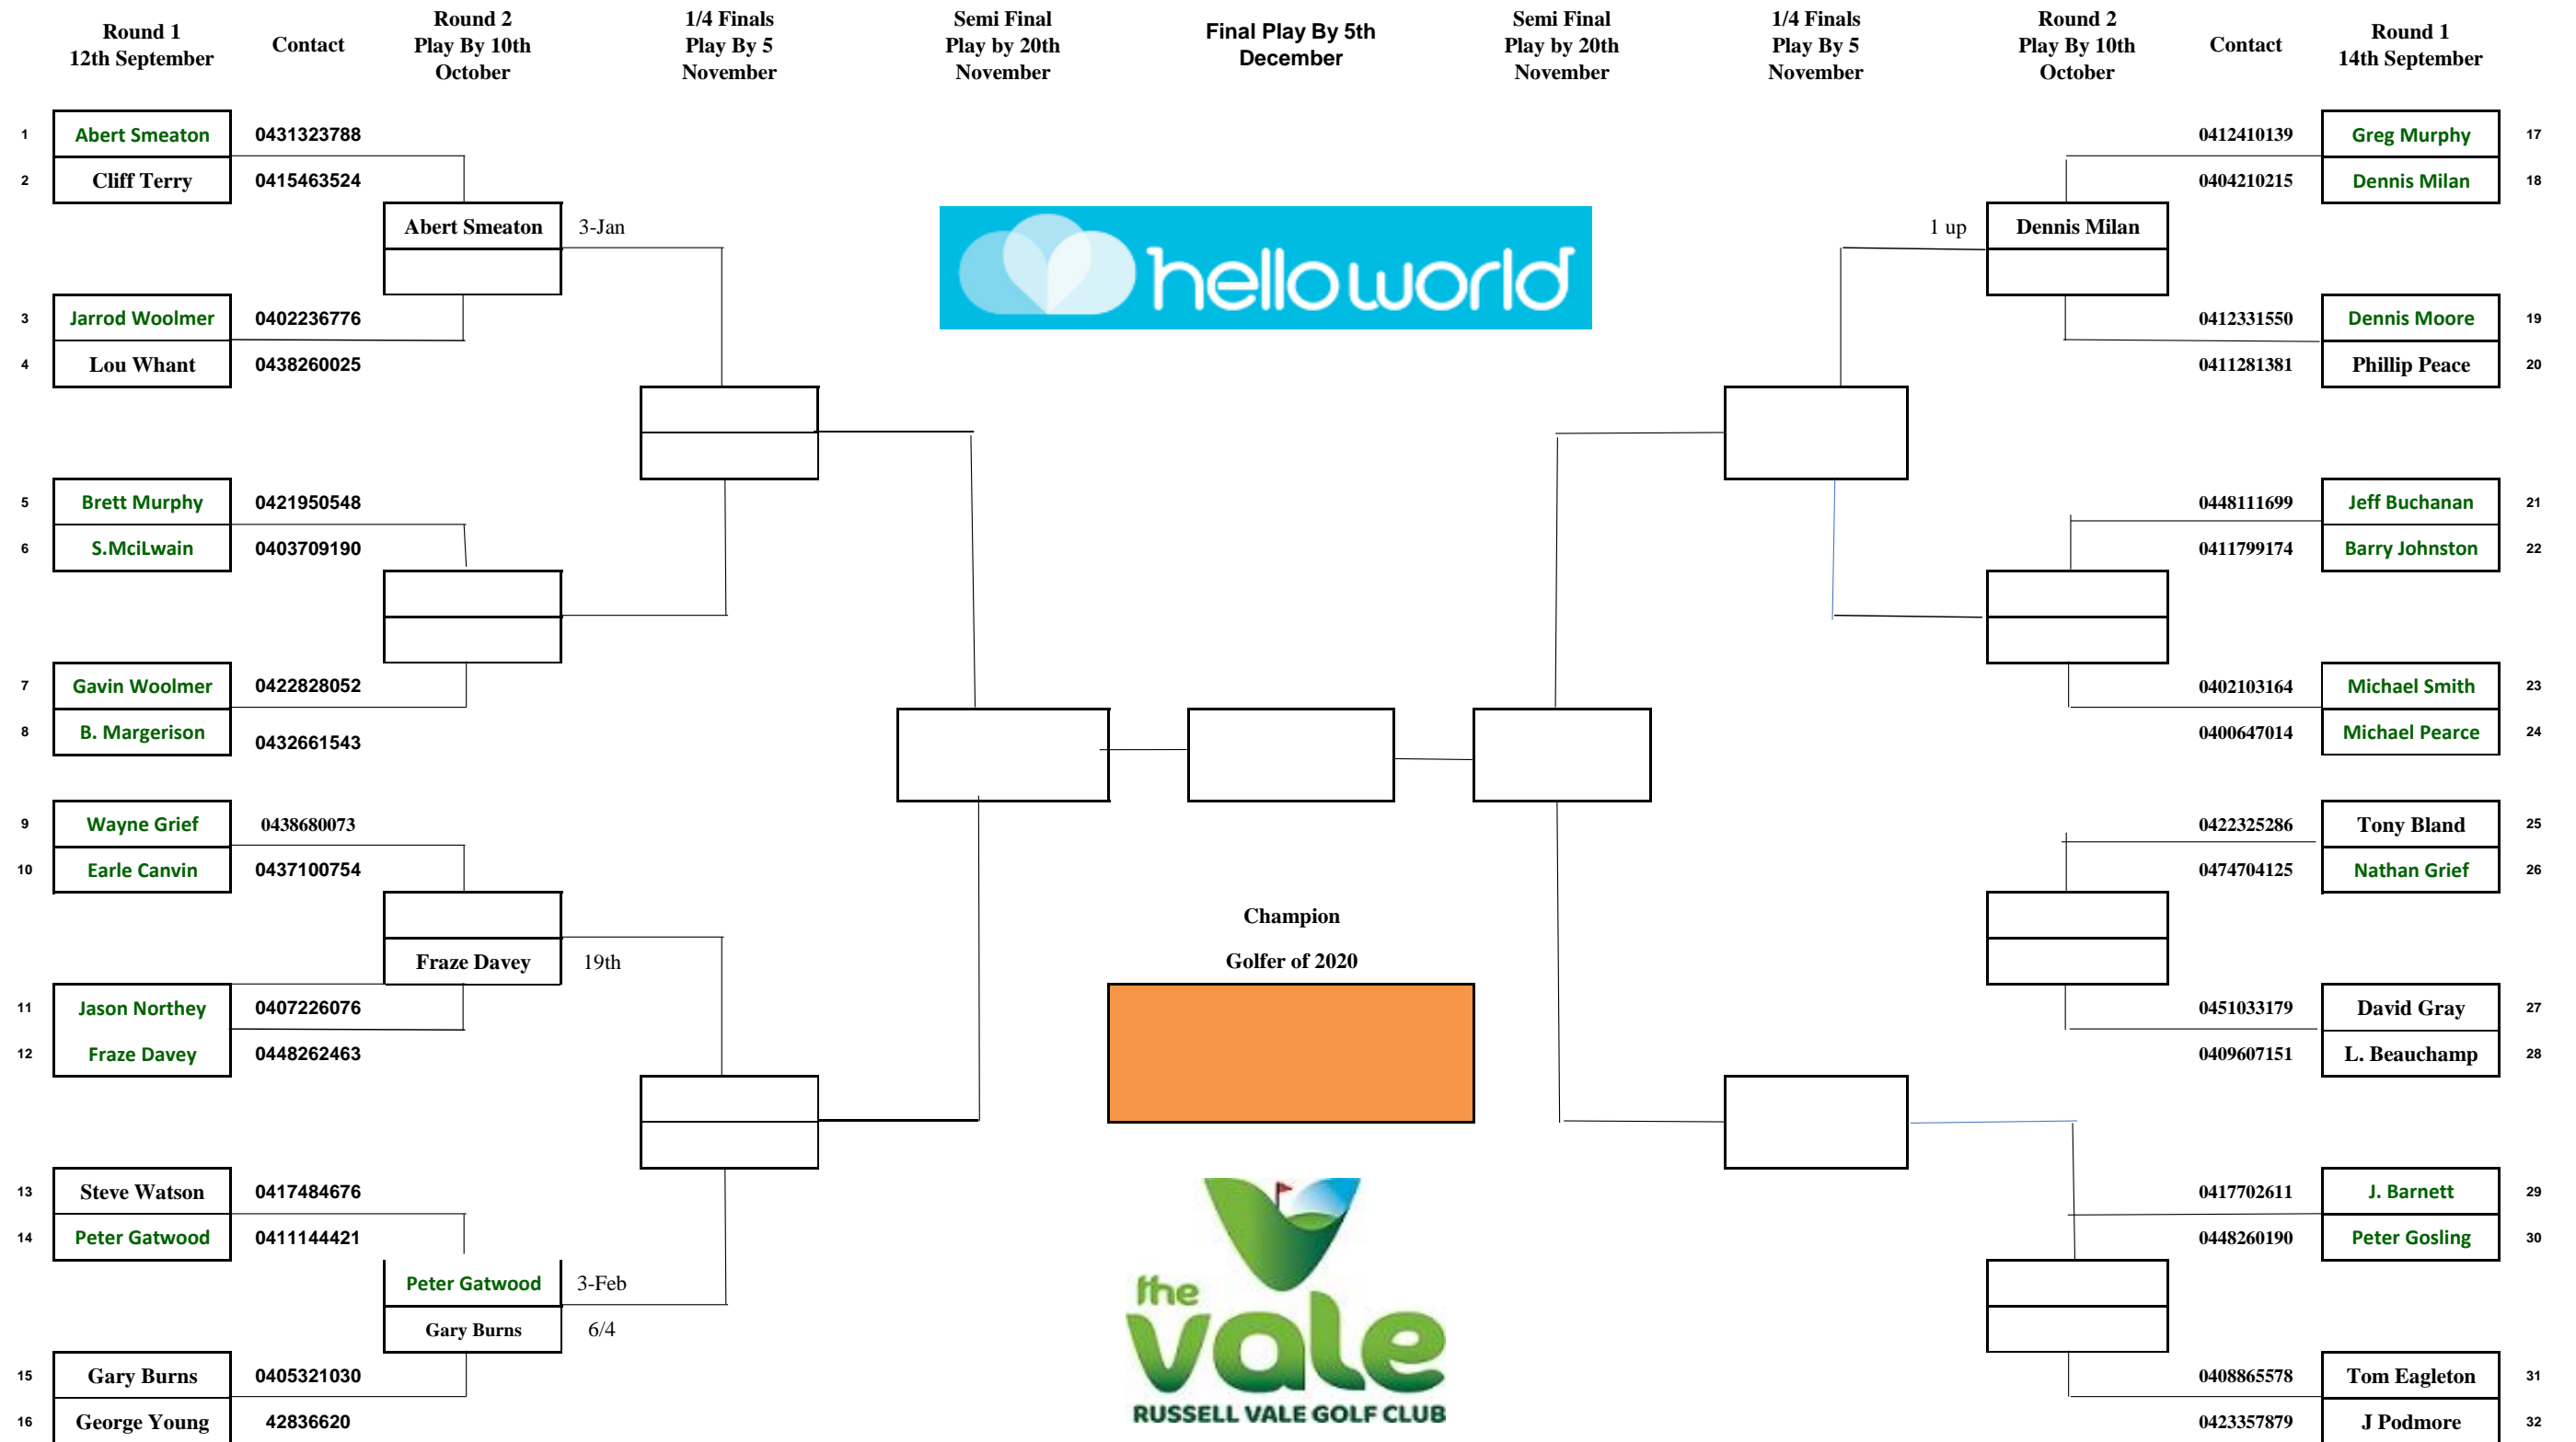

Russell Vale Golf and Social Club

2020 AGU Single Matchplay Championship

Please Play Round 1 As soon as Possible!